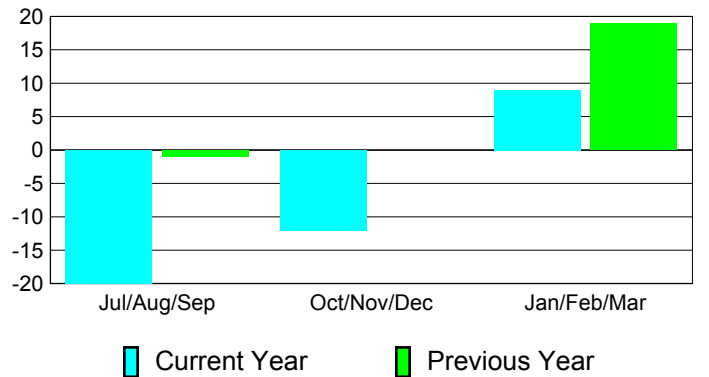

**Membership Results
2010-2011**

**Membership
2009-2010**

Month	Net Memb Goal	Actual New Memb	Actual Dropped Memb	Gain/Loss of Memb	Gain/Loss of Memb
Jul/Aug/Sep	-5	27	-47	-20	-1
Oct/Nov/Dec	-3	16	-28	-12	0
Jan/Feb/Mar	19	33	-24	9	19
Totals	11	76	-99	-23	18

Membership Results 2010-2011

Goal, New, Dropped, Gain/Loss

Comparison of Membership Gain/Loss

Current Year Compared to the Previous Year

Gender Comparison 2010-2011

Jul/Aug/Sep

Oct/Nov/Dec

Jan/Feb/Mar